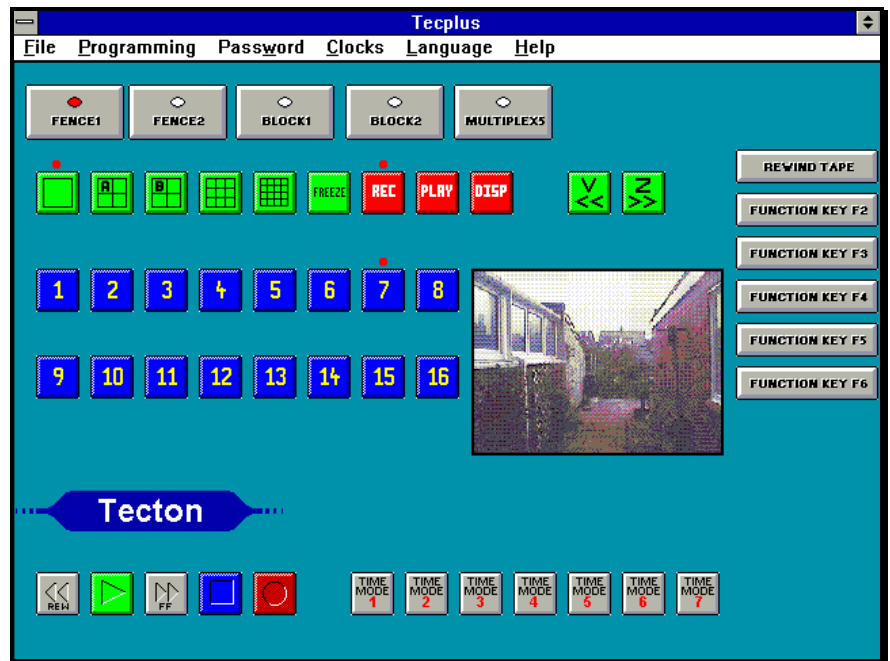

# TECPLUS™ DATA SHEET

TECPLUS is a software package that allows PC control of certain products in a CCTV system. It is part of the "PLUS" range of software, which controls most multiplexers and VCRs.

The TECPLUS software specifically controls the Tecton CCTV equipment and most RS232 time lapse VCRs. It can be easily retrofitted in an existing system.

## Options:

- ◆ **SITMAP software:** This add on software package allows selection of cameras by clicking on a camera icon on a map layout. The camera icon can also trigger a function key allowing split screens or VCR functions to also be selected.
- ◆ **PC video card:** This allows the display of the multiplexer spot monitor output on the PC, reducing space requirements and saving the cost of a monitor.
- ◆ **Touchscreen:** PC operator control by touchscreen is possible with an optional PC monitor, further simplifying system operation.
- ◆ **Camfunction software :** This will add telemetry control of most popular PTZ control systems and dome cameras. It links to this software to switch cameras if required.