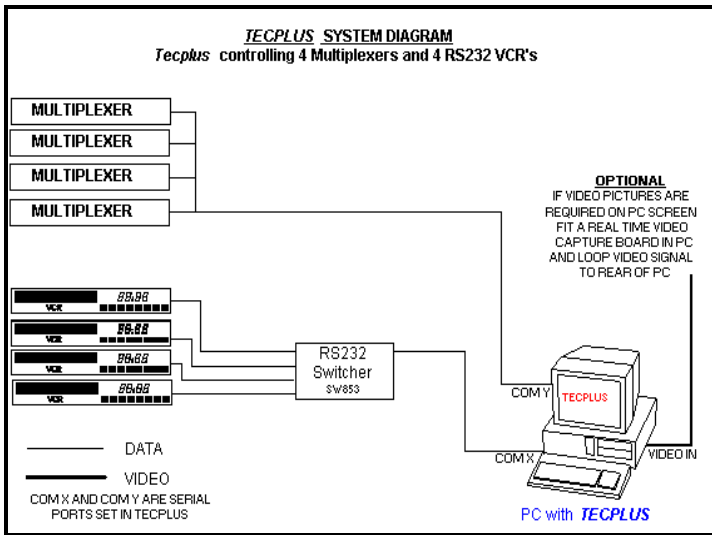

## Options:

- ◆ **SITMAP software:** This add on software package allows selection of cameras by clicking on a camera icon on a map layout. The camera icon can also trigger a function key allowing split screens or VCR functions to also be selected.
- ◆ **PC video card:** This allows the display of the multiplexer spot monitor output on the PC, reducing space requirements and saving the cost of a monitor.
- ◆ **Touchscreen:** PC operator control by touchscreen is possible with an optional PC monitor, further simplifying system operation.
- ◆ **Camfunction software :** This will add telemetry control of most popular PTZ control systems and dome cameras. It links to this software to switch cameras if required.

TECPLUS is a major breakthrough in improving the operation of CCTV systems.

Hardware / Software	Requirements
PC Ram	256 MB or above
PC & Display	Pentium 3 333Mhz or higher with VGA or SVGA. Pentium 4 or above recommended.
PC Hard drive	500 MB or above free space
PC Floppy drive	3.5" 1.44MB
PC Pointing device	MS mouse, touchscreen or Compatible pointing device
Hardware key port	1 parallel port or USB port, add -USB to part code if you want USB
PC RS232 Communications ports	1 mouse / Touch Screen port. 1 serial port for every eight Multiplexers . 1 serial port for every eight RS232 VCR's.
PC Operating System & Network	Windows 95, 98,NT,2000, XP or Vista with TCP/IP protocol for network operation
RS232 VCR's or digital recorders  New VCR's and digital recorders being added all the time.	MITSUBISHI 5600BRS/R6000S PANASONIC AG 6730/6760/6040 GYR TLC1800TDS / 2100 JVC BRS 920/925, BR9020, SR-S970, SRL910 SONY SVT-1000/S3050/5050/L230, HSR-1 SANYO TLS-2100, DTL-4800, TLS-9960 VISTA VVR-S480HR, VVR-168HR HITACHI VTL2500E/3000 PHILIPS LTC RANGE All above with RS232 option
RS485 VCR's or digital recorders	SANYO SRT-6000
Multiplexer or DVR	TECTON KRAMPLEX multiplexer range TECTON DRAX multiplexer range TECTON MINIPLEX multiplexer range TECTON DARLEX DVR range