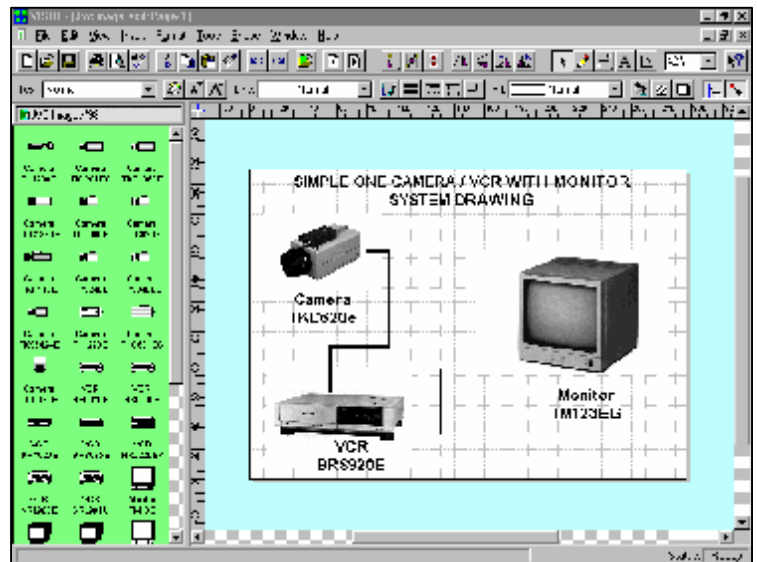

## DATA SHEET

JVC IMAGES is a software package designed to work with the VISIO "drag and drop" drawing package. It contains digital photographic images for all the CCTV equipment in the JVC product range. Each product has been digitally photographed in high resolution then converted to the Visio stencil format. This allows the images to be dragged and dropped quickly and easily on to the drawing page. JVC IMAGES includes CCTV equipment such as cameras, control equipment, VCRs and monitors..

Model numbers have been assigned to each image and prices can also be assigned to allow shape reports. The shape reports calculate the cost of a drawn system and list all the separate items of equipment, which is used.

The Images display an exact image of the model and can be used to produce individual data-sheets. JVC IMAGES is a perfect accompaniment to our Symbols software. JVC IMAGES is ideal for CCTV professionals who regularly use JVC equipment and want to produce quick, professional looking CCTV system drawings at low cost.